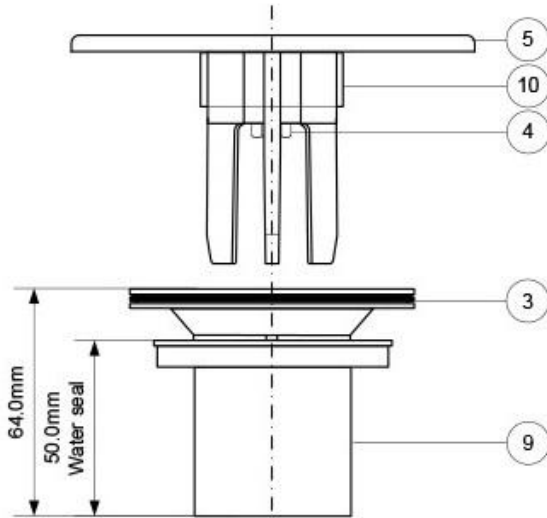

Code:

ST90CP10-70

CP Plastic Grid

Part No.	Code
1	L-ST90XX10-CP (not shown)
2	P-C-ST90CP (not shown)
3	P-OR-70X2MM
4	P-SSHEXM6X20
5	ST90GRID-MECP
6	STW90-RW-12.5
7	STW90-RW-9.5
8	STW9034TRAPBDY
9	STW9034WASTEBDY
10	STW90GRID-SUP-GR
11	STW90WASTESEAL
12	STWBEND-MF-SUB

Water Seal: 50mm

MALPINE

Plumbing Products

© 21/05/2010

Drawing verified correct as of:

21/05/2010
RM

DRAWN BY

RM

REVISED

RM

FILENAME

ST90CP10-70.VSD

SCALE

1: 2

DATE

21/05/2010