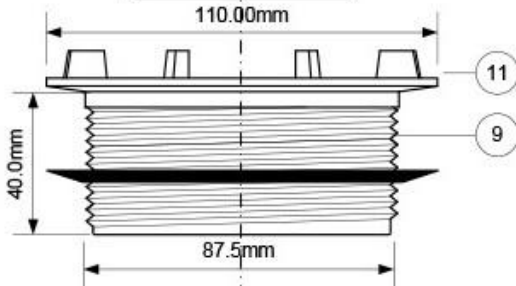

Code:

ST90CP10-70

CP Plastic Grid

Part No.	Code
1	L-ST90XX10-CP (not shown)
2	P-C-ST90CP (not shown)
3	P-OR-70X2MM
4	P-SSHEXM6X20
5	ST90GRID-MECP
6	STW90-RW-12.5
7	STW90-RW-9.5
8	STW9034TRAPBDY
9	STW9034WASTEBDY
10	STW90GRID-SUP-GR
11	STW90WASTESEAL
12	STWBEND-MF-SUB

Water Seal: 50mm

MALPINE

Plumbing Products

© 21/05/2010

Drawing verified correct as of:

21/05/2010
RM

DRAWN BY

RM

REVISED

RM

FILENAME

ST90CP10-70.VSD

SCALE

1: 2

DATE

21/05/2010