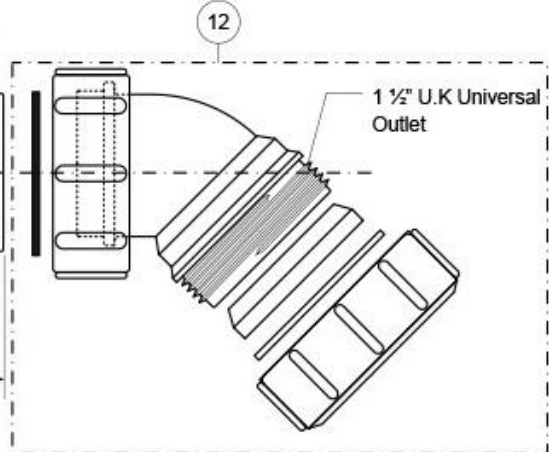

Code:

ST90CP10-70

CP Plastic Grid

Part No.	Code
1	L-ST90XX10-CP (not shown)
2	P-C-ST90CP (not shown)
3	P-OR-70X2MM
4	P-SSHEXM6X20
5	ST90GRID-MECP
6	STW90-RW-12.5
7	STW90-RW-9.5
8	STW9034TRAPBDY
9	STW9034WASTEBDY
10	STW90GRID-SUP-GR
11	STW90WASTESEAL
12	STWBEND-MF-SUB

Water Seal: 50mm

MALPINE

Plumbing Products

© 21/05/2010

Drawing verified correct as of:

21/05/2010
RM

DRAWN BY

RM