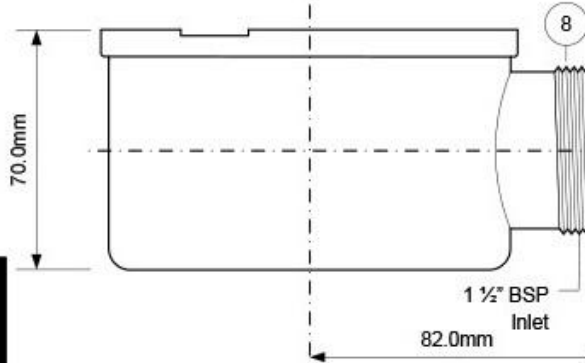

Code:

ST90CP10-70

CP Plastic Grid

Part No.	Code
1	L-ST90XX10-CP (not shown)
2	P-C-ST90CP (not shown)
3	P-OR-70X2MM
4	P-SSHEXM6X20
5	ST90GRID-MECP
6	STW90-RW-12.5
7	STW90-RW-9.5
8	STW9034TRAPBDY
9	STW9034WASTEBDY
10	STW90GRID-SUP-GR
11	STW90WASTESEAL
12	STWBEND-MF-SUB

Water Seal: 50mm

MALPINE

Plumbing Products

© 21/05/2010

Drawing verified correct as of:

21/05/2010
RM

DRAWN BY

RM

REVISED

RM

FILENAME

ST90CP10-70.VSD

SCALE

1: 2

DATE

21/05/2010